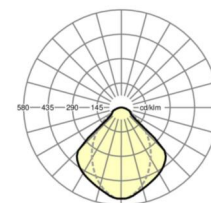

LIGHTING TECHNOLOGY

Placement	LED, Colour rendering/Light colour CRI ≥ 80 / 4000K
Colour tolerance (MacAdam)	3SDCM
Photobiological safety (Luminaire)	RG1
Nominal luminous flux	9719lm
LED service life	50000h L80/B10 (Tq 25°C)
Luminaire luminous efficiency	128lm/W
Beam angle	(C0) / 75 ° (C90)
UGR lat./long.	19.5 / 19.8

MECHANICS

Housing colour	traffic white RAL 9016
Dimensions (LxWxD)	1548mm x 312mm x 90mm
Depth	83mm
Ceiling system	concealed symmetrical rail construction [VS], cut-out ceilings [AD]
Ceiling cut-out (LxW/D)	1535mm x 300mm
Installation depth	250mm [AD]; 250mm [VS]
Weight (net)	12.27kg
Type of installation	Ceiling installation individual mounting

DEEP-LINK

<https://www.regiolum.de/en/article/78120024100>

Reference	LED 9700lm 840
ηLB	100 %
Φ ↓/↑	100 % / 0 %
UGR lat./long.	19.5 / 19.8

Dimensions

L	1548 mm	Length
B	312 mm	Width
H	90 mm	Height
T	83 mm	Depth
DA(L)	1535 mm	Cutting dimension length
DA(B)	300 mm	Cutting dimension width
Et(AD)	250 mm	Ceiling distance minimum (cut-out ceiling)
Et(VS)	250 mm	Ceiling distance minimum (concealed symmetrical)
MLVS	1550 mm	Module dimension length (concealed symmetrical)
MBVS	312.5 mm	Module dimension width (concealed symmetrical)
