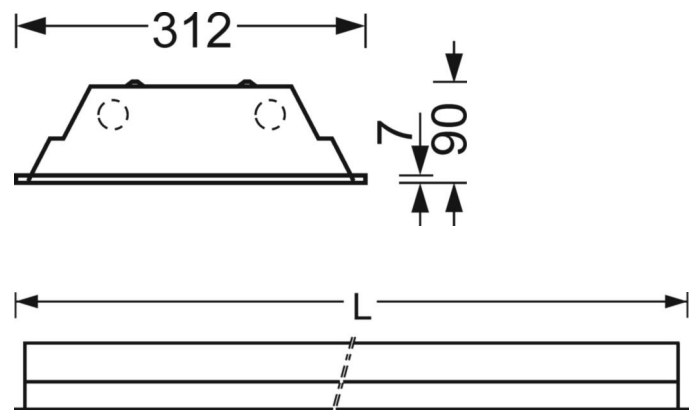

Sports hall luminaires - White louvre - direct wide distribution

Sheet steel housing with uniformly wide all-round edge and 7 mm raised edges for concealed symmetrical rail constructions and cut-out ceilings; Housing colour traffic white RAL 9016; Direct wide-beam light distribution using sheet steel metal louvre with stable, smooth cross blades; painted white similar to RAL 9016; with V reflector, can be folded down on one side; ball-proof. Louvre fastening is via spring-loaded ball-proof catches that can only be opened with tools; Electrical connection via 3-pole connection terminal with plug-in contacts.; With changeover converter for emergency lighting operation on request. Mounting bracket BBT for concealed symmetrical rail constructions or recessed ceiling, order separately.

LIGHTING TECHNOLOGY

Placement	LED, Colour rendering/Light colour CRI ≥ 80 / 4000K
Colour tolerance (MacAdam)	3SDCM
Photobiological safety (Luminaire)	RG1
Nominal luminous flux	9719lm
LED service life	50000h L80/B10 (Tq 25°C)
Luminaire luminous efficiency	128lm/W
Beam angle	(C0) / 75 ° (C90)
UGR lat./long.	19.5 / 19.8

MECHANICS

Housing colour	traffic white RAL 9016
Dimensions (LxWxD)	1548mm x 312mm x 90mm
Depth	83mm
Ceiling system	concealed symmetrical rail construction [VS], cut-out ceilings [AD]
Ceiling cut-out (LxW/D)	1535mm x 300mm
Installation depth	250mm [AD]; 250mm [VS]
Weight (net)	12.27kg
Type of installation	Ceiling installation individual mounting

DEEP-LINK

<https://www.regiolum.de/en/article/78120024100>

Reference	LED 9700lm 840
ηLB	100 %
Φ ↓/↑	100 % / 0 %
UGR lat./long.	19.5 / 19.8

Dimensions

L	1548 mm	Length
B	312 mm	Width
H	90 mm	Height
T	83 mm	Depth
DA(L)	1535 mm	Cutting dimension length
DA(B)	300 mm	Cutting dimension width
Et(AD)	250 mm	Ceiling distance minimum (cut-out ceiling)
Et(VS)	250 mm	Ceiling distance minimum (concealed symmetrical)
MLVS	1550 mm	Module dimension length (concealed symmetrical)
MBVS	312.5 mm	Module dimension width (concealed symmetrical)
